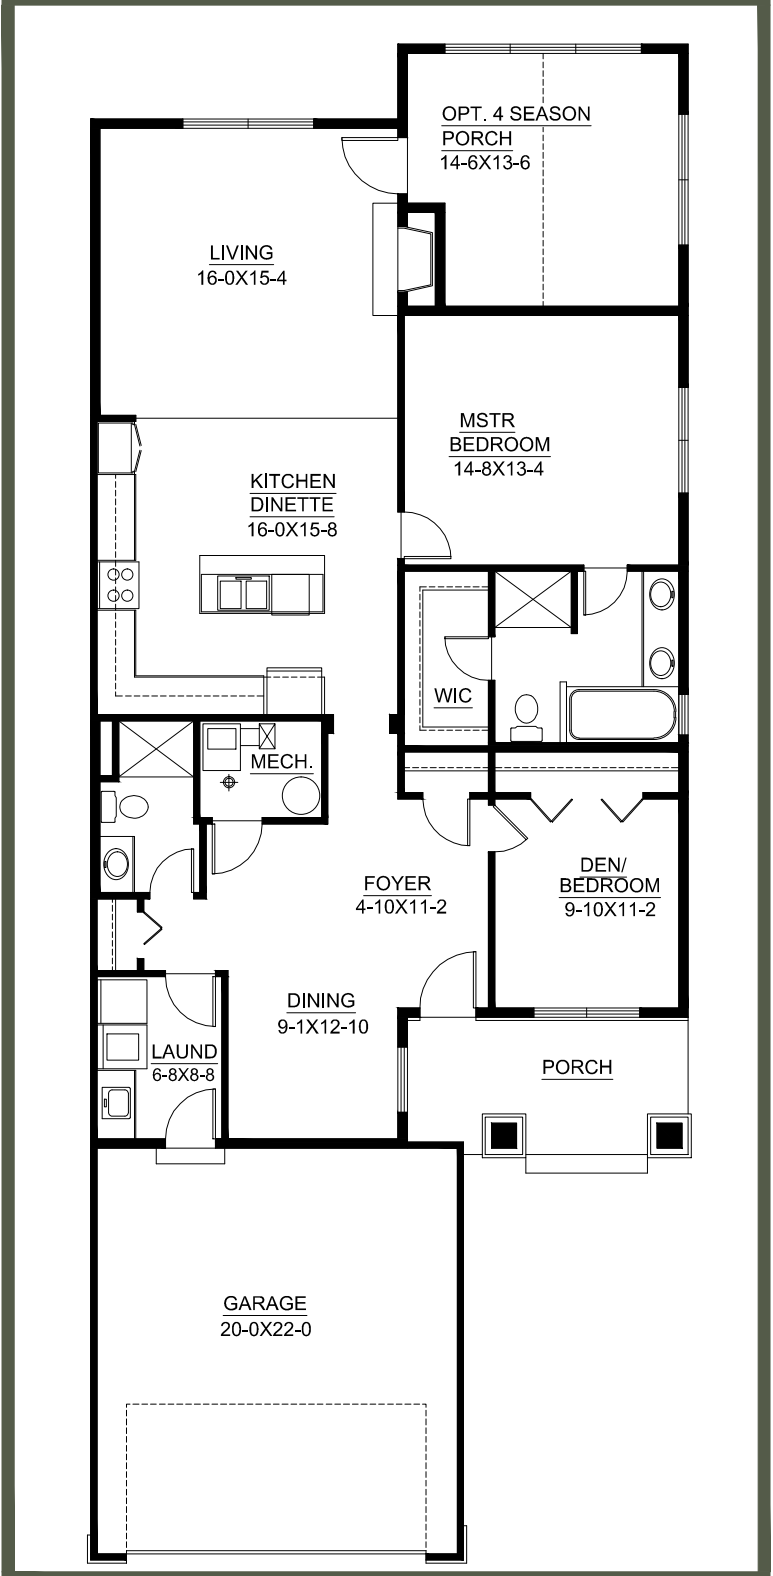

# Dogwood II

## The DOGWOOD II Features

- \* 1,717 finished square feet<sup>1</sup>
- \* 9 foot ceilings throughout, vaulted porch option
- \* Main floor Den/ Bedroom
- \* Private Master Suite and Bath
- \* Spacious Living Room and Formal Dining
- \* 3/4 Guest Bath on Main Level
- \* Open Kitchen with Center Island

### ONE-LEVEL LIVING

1. Total sq. ft. includes optional 4 Season Porch